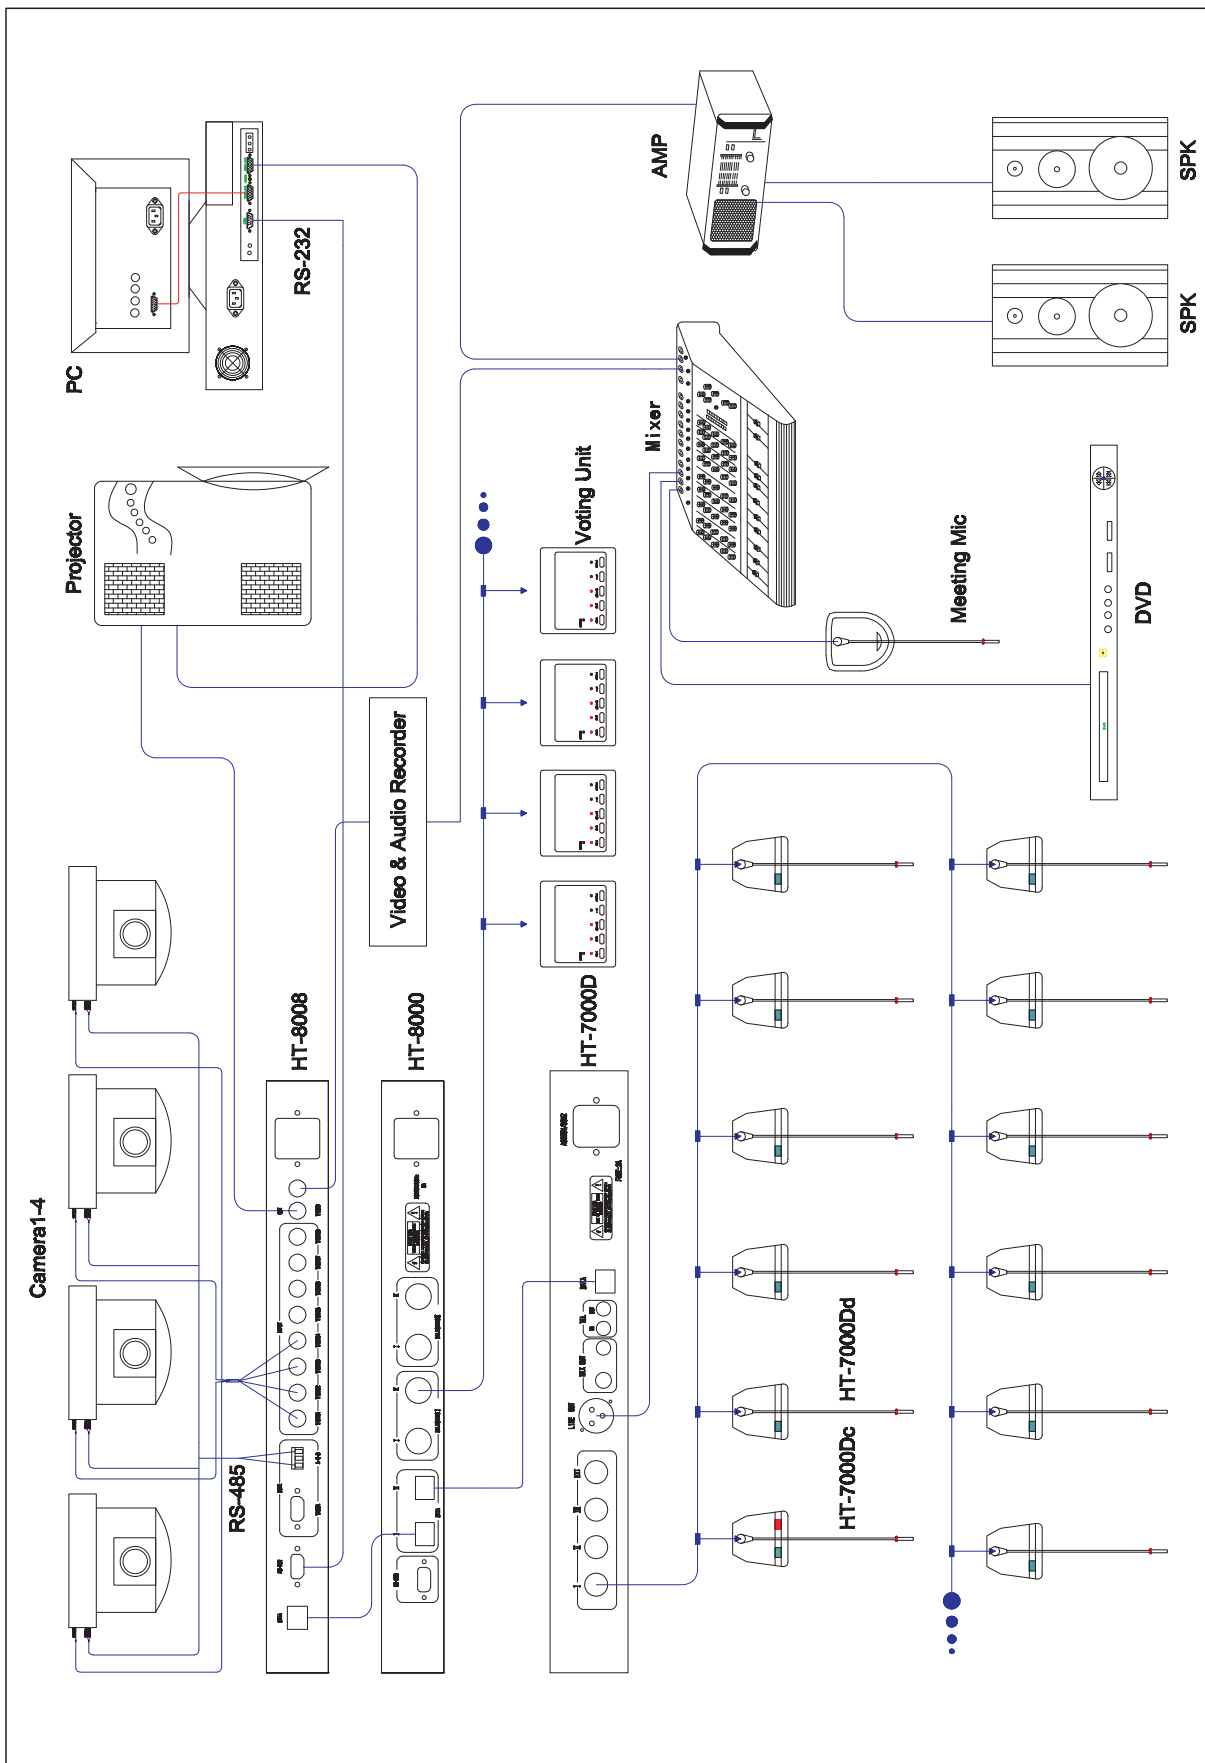

## Equipment and Function List

Main Unit	HT-7000D Main Unit			HT-3300 Main Unit		
	Discuss	Video	Vote	Discuss	Video	Vote
HT-3000c/d	V	*		V	*	
HT-3020c/d	V	*		V	*	
HT-3100c/d	V	*	●	V	*	●
HT-3120c/d	V	*	●	V	*	●
HT-3200d	V	*		V	*	
HT-3300c/d	V	*		V	*	
HT-3500c/d	V	*		V	*	
HT-3700c/d	V	*		V	*	
HT-3710c/d	V	*		V	*	
HT-3800c/d	V	*		V	*	
HT-3800Bc/d	V	*	●	V	*	●
HT-7000Cc/d	V	*		V	*	
HT-7000Dc/d	V	*		V	*	
HT-8210c/d	V	*		V	*	
HT-8220c/d	V	*	●	V	*	●

- ▶ V = Achieve the function without other equipments
- ▶ \* = Add HT-8008 video processor to achieve video camera auto-track function
- ▶ ● = Add HT-8000 voting processor to achieve voting function

HT-7000D System Connection Diagram